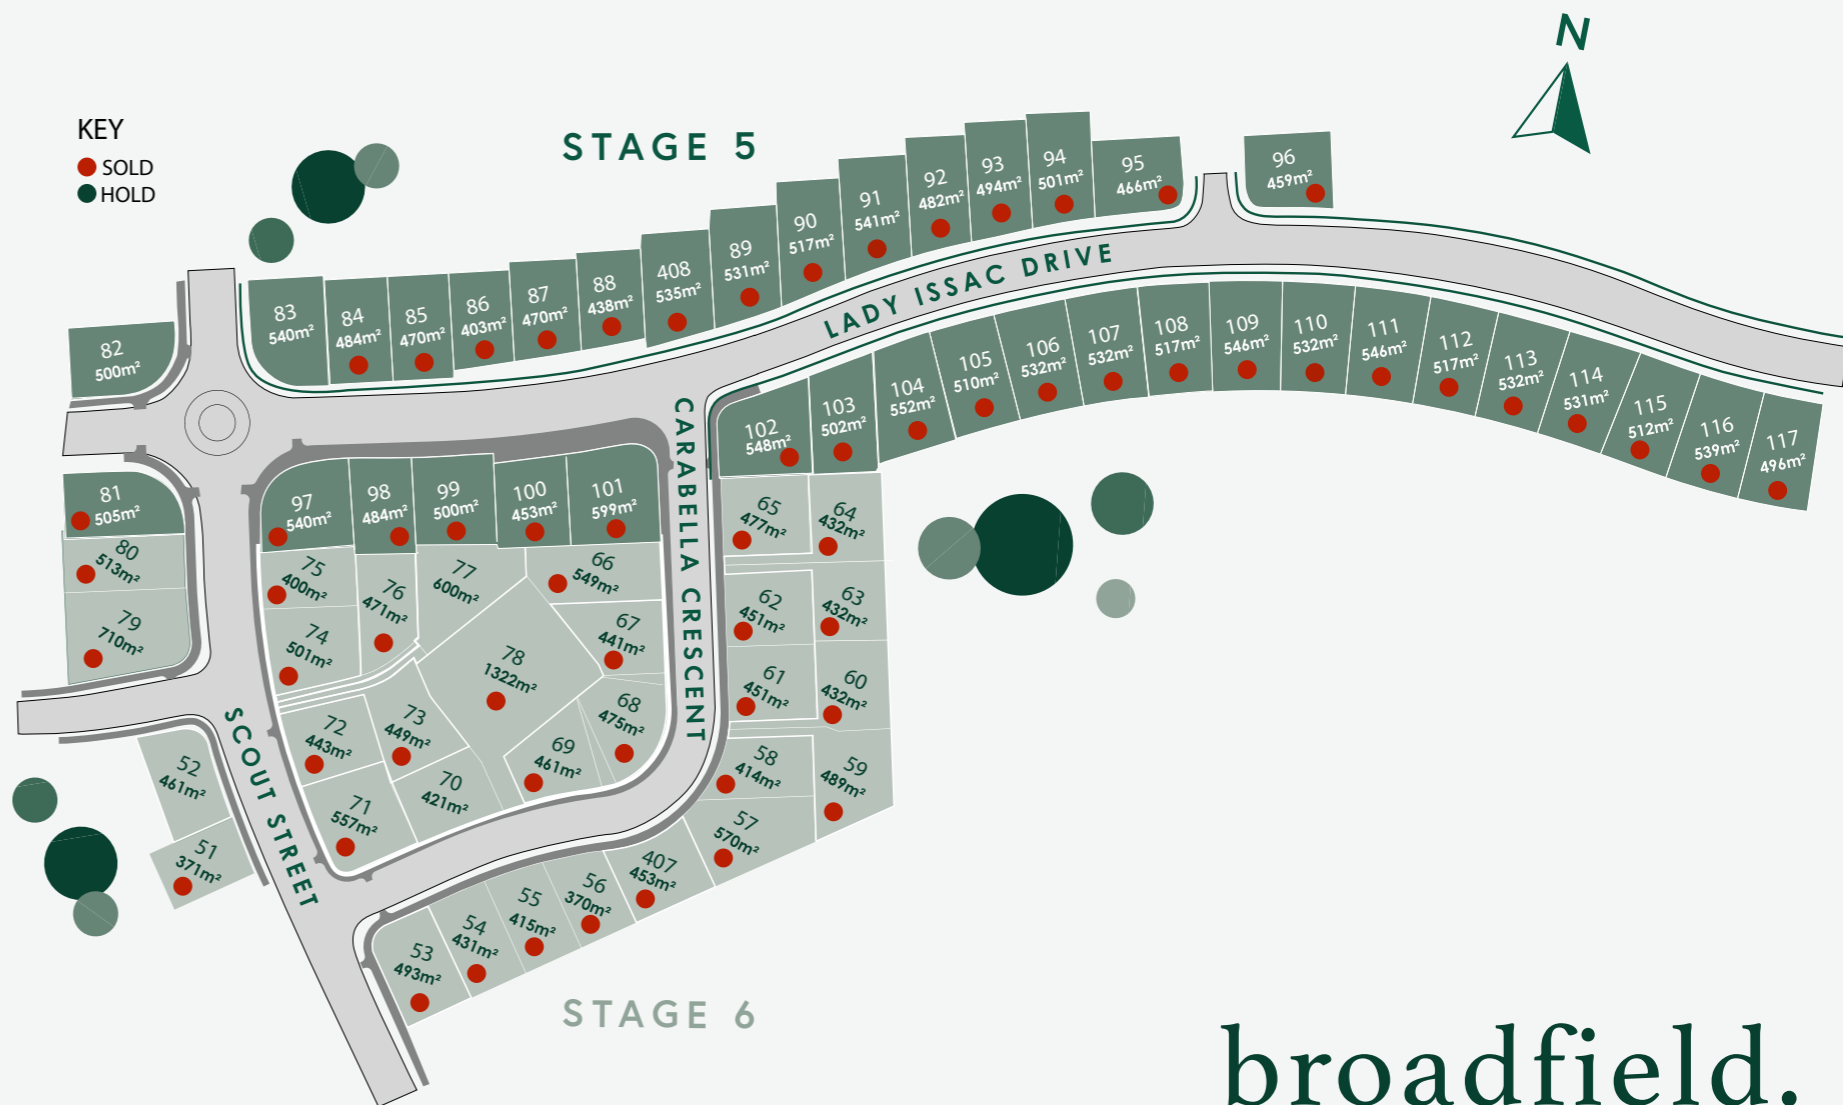

STAGE 5

Lot 81	505 sqm	SOLD
Lot 82	500 sqm	\$315,000
Lot 83	540 sqm	\$315,000
Lot 84	484 sqm	SOLD
Lot 85	470 sqm	SOLD
Lot 86	403 sqm	SOLD
Lot 87	470sqm	SOLD
Lot 88	438 sqm	SOLD
Lot 89	531sqm	SOLD
Lot 90	517 sqm	SOLD
Lot 91	541 sqm	SOLD
Lot 92	482 sqm	SOLD
Lot 93	494 sqm	SOLD
Lot 94	501 sqm	SOLD
Lot 95	466 sqm	SOLD
Lot 96	459 sqm	SOLD
Lot 97	540sqm	SOLD
Lot 98	484 sqm	SOLD
Lot 99	500 sqm	SOLD
Lot 100	453 sqm	SOLD
Lot 101	599 sqm	SOLD
Lot 102	548 sqm	SOLD
Lot 103	502 sqm	SOLD
Lot 104	552 sqm	SOLD
Lot 105	510 sqm	SOLD
Lot 106	532 sqm	SOLD
Lot 107	532 sqm	SOLD
Lot 108	517 sqm	SOLD
Lot 109	546 sqm	SOLD
Lot 110	532 sqm	SOLD
Lot 111	546 sqm	SOLD
Lot 112	517 sqm	SOLD
Lot 113	532 sqm	SOLD
Lot 114	531 sqm	SOLD
Lot 115	512 sqm	SOLD
Lot 116	539 sqm	SOLD
Lot 117	496 sqm	SOLD
Lot 408	535 sqm	SOLD

STAGE 6

Lot 51	371 sqm	SOLD
Lot 52	461 sqm	\$320,000
Lot 53	493 sqm	SOLD
Lot 54	431 sqm	SOLD
Lot 55	415sqm	SOLD
Lot 56	370sqm	SOLD
Lot 57	570 sqm	SOLD
Lot 58	414 sqm	SOLD
Lot 59	489 sqm	SOLD
Lot 60	432 sqm	SOLD
Lot 61	451 sqm	SOLD
Lot 62	451 sqm	SOLD
Lot 63	432 sqm	SOLD
Lot 64	432 sqm	SOLD
Lot 65	477 sqm	SOLD
Lot 66	549 sqm	SOLD
Lot 67	441 sqm	SOLD
Lot 68	475 sqm	SOLD
Lot 69	461 sqm	SOLD
Lot 70	421 sqm	\$320,000
Lot 71	557 sqm	SOLD
Lot 72	443 sqm	SOLD
Lot 73	449 sqm	SOLD
Lot 74	501 sqm	SOLD
Lot 75	400 sqm	SOLD
Lot 76	471 sqm	SOLD
Lot 77	600 sqm	\$300,000
Lot 78	1322 sqm	SOLD
Lot 79	710 sqm	SOLD
Lot 80	513 sqm	SOLD
Lot 407	453 sqm	SOLD

PRICING

broadfield.
GRANGE
ROLLESTON